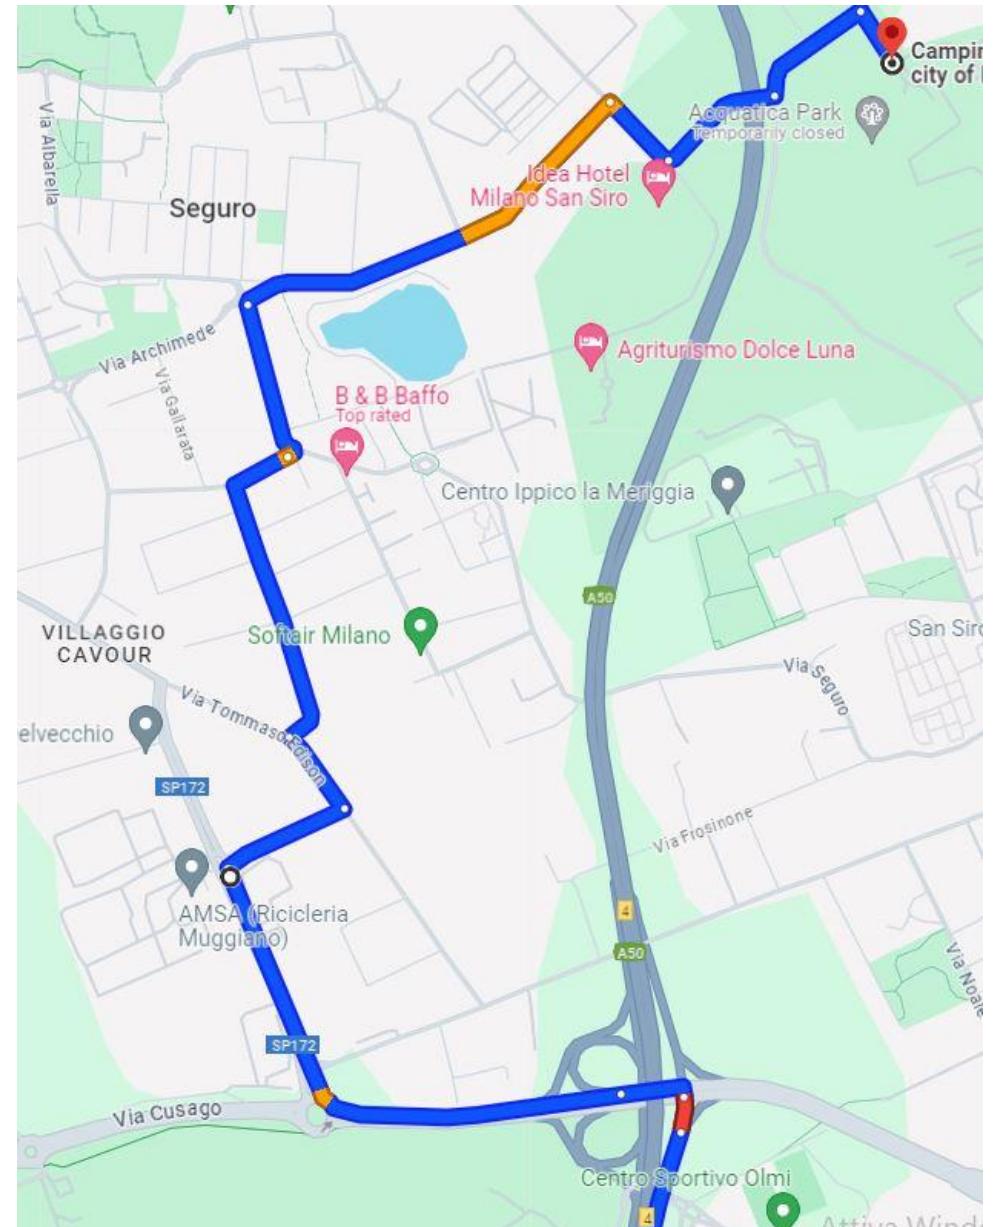

HOW TO GET TO THE CAMPSITE AVOIDING AREA B

- Take exit 4 toward Cusago/Milano Bisceglie
350 m
- Keep left at the fork to continue toward Via Sandro Pertini
- Turn left onto Via Sandro Pertini
130 m
- Keep left to stay on Via Sandro Pertini
500 m
- At P.za Sandro Pertini, take the 1st exit onto Via Riccardo Lombardi/SP172
450 m
- Turn right onto Via F.lli Wright
230 m
- Turn left onto Via Tommaso Edison/SP172
160 m
- Turn right onto Via Antonio Meucci
600 m
- At the roundabout, take the 3rd exit onto Via IV Novembre
290 m
- At the roundabout, take the 1st exit onto Via Luigi Galvani
750 m
- Turn right onto Via E. Fermi
150 m
- Turn left onto Via Gaetano Airaghi
230 m
- Turn left to stay on Via Gaetano Airaghi
220 m

HOW TO LEAVE THE CAMPSITE AVOIDING AREA B

- ↑ Head northwest toward Via Gaetano A
⚠ Partial restricted usage road
110 m
- ↶ Turn left onto Via Gaetano Airaghi
220 m
- ↷ Turn right to stay on Via Gaetano Airaghi
230 m
- ↷ Via Gaetano Airaghi turns right and becomes Via E. Fermi
150 m
- ↶ Turn left onto Via Luigi Galvani
750 m
- ⤵ At the roundabout, continue straight onto Via Archimede
350 m
- ⤵ At the roundabout, take the 3rd exit onto Via Giorgio Stephenson
500 m
- ↶ Turn left onto Via Tommaso Edison/SP172
170 m
- ↷ Turn right onto Via Riccardo Lombardi/SP172
800 m
- ⤵ At P.za Sandro Pertini, take the 2nd exit onto Via Sandro Pertini
450 m
- ➦ Use the right lane to take the Tangenziale Ovest/Bologna/E62 ramp to Tangenziale Est/Tangenziale Nord/Genova/Aeroporto Linate
500 m